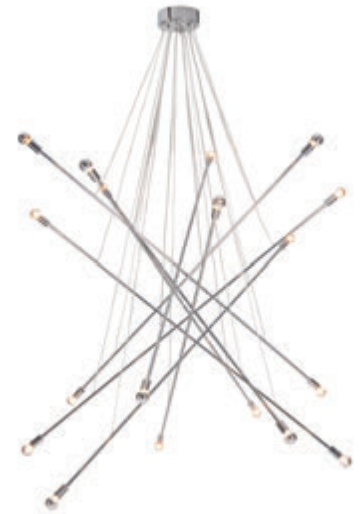

BELIEF CEILING LAMP

50216 Chrome
w 59.1" d 59.1" h 78.7"
Chromed Steel